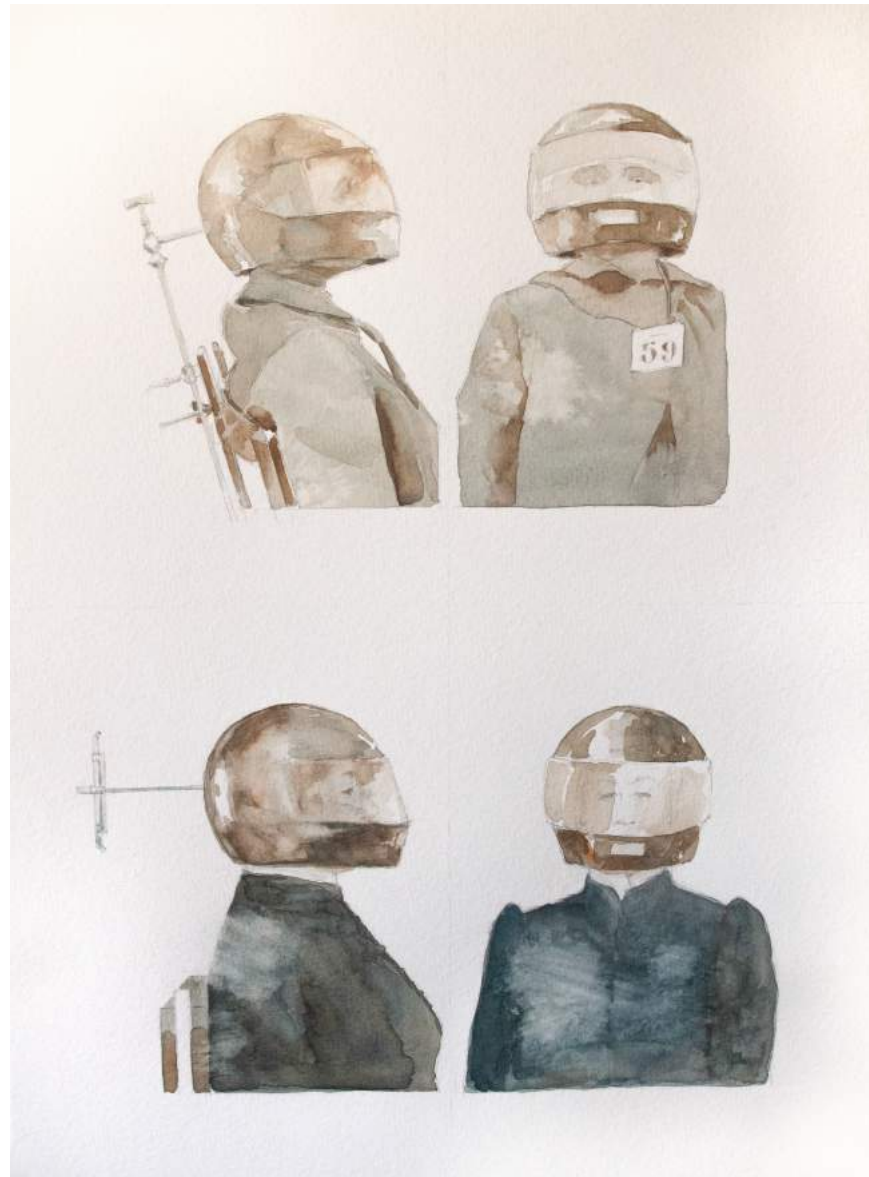

Vista Pitorescade Bertillon 2 | 2019
Aquarela sobre papel / Watercolor on paper
40 x 30 cm
R$ 2.000,00